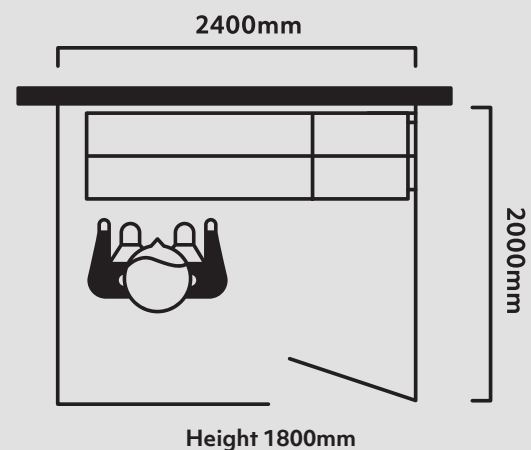

TYPICAL SITE REQUIREMENTS

For more information contact us on **03 5562 9088** or email info@trubludogwash.com.au